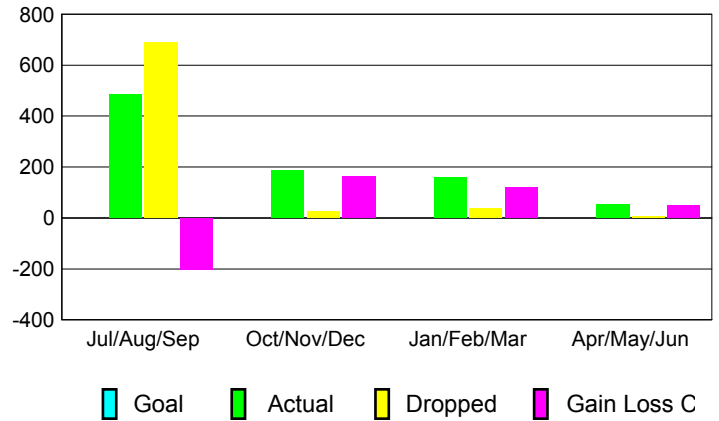

Membership Results 2012-2013
Goal, New, Dropped, Gain/Loss